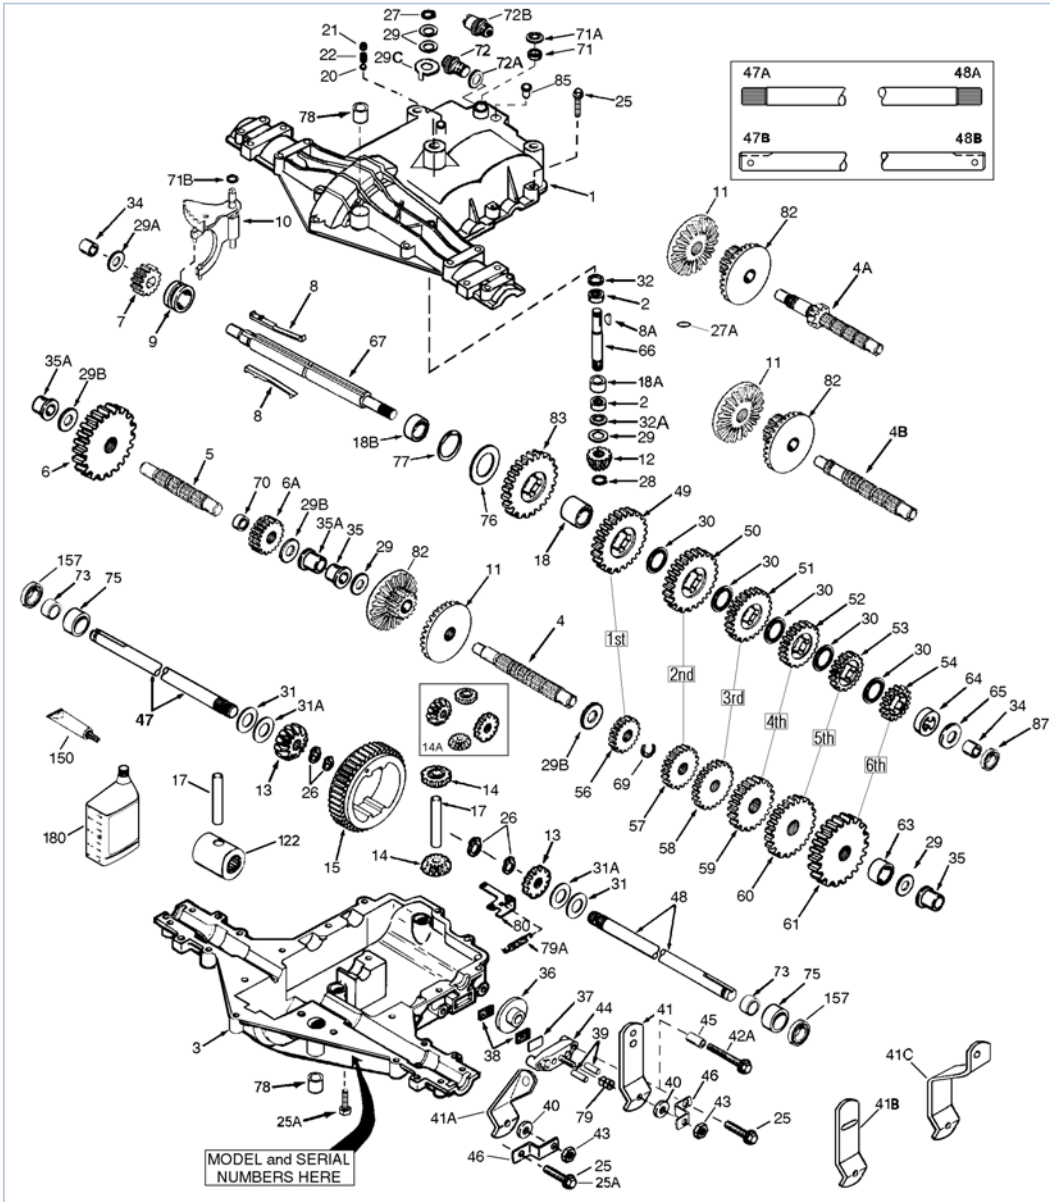

mst.3 205-205-576 / Transaxle

Part List

mst.3 205-205-576 / Transaxle

REF #	ITEM #	DESCRIPTION	QTY	REMARK
1	772148A	Cover	1	
2	780086A	Needle Bearing (1/2" long)	2	
3	770128A	Case	1	
4B	776406	Countershaft (B Input)	1	
5	776409	Output Shaft	1	
6	778364	Spur Gear 38T PM SER	1	
6A	778369	Spur Gear 15T STL SER	1	
7	778330	Spur Gear 11T STL SER	1	
8	792180A	SHIFT KEY SET (QTY. 2)	1	
8A	792047	Woodruff Key #9	1	
9	784352	Shift Collar	1	
10	784378	Shift Rod & Fork	1	
11	778334	Bevel Gear 30T PM SER	1	
12	778309	Input Bevel Pinion 13T PM SER	1	
14A	778368	Differential Gear Set 13T PM	1	(Complete set of 4-gears - Incl. Ref. 13 & 14)
15	778370	Ring Gear (43T)	1	
17	786188	Drive Pin	1	
18	786102	Neutral Spacer (1.130 X .695)	1	
20	792077A	Ball (Stainless Steel 5/16" dia.)	1	
21	792211	Screw, 3/8-16 X 3/8"	1	
22	792079	Spring	1	
25	792073A	Screw, 1/4-20 x 1-1/4"	18	
25A	792177	Screw, 1/4-20 x 1-3/8"	2	
26	792125	Retaining Ring .688 X .042 EXT	2	package of 2
27	792035	Retaining Ring .625 ID	2	
28	788040	Retaining Ring .562 ID	1	
29	780072	Washer .627 ID .031W	5	
29A	780160	Thrust Washer (.563 ID X .031W)	1	
29B	780051	Thrust Washer (.762 ID X .031W)	2	
30	780108	Shift (Cup) Washer	4	
31	780001	Washer .750 ID .56W	2	
31A	780195	Washer .750 ID .062W	2	
32	788083	Oil Seal 5/8"	1	
32A	792001	O Ring (.823" OD)	1	
34	780194	Bushing (.563)	2	
35	780193	Flanged Bushing (.625 ID)	2	
35A	780197	Flanged Bushing (.751 ID)	2	
36	790075	Brake Disk	1	
37	790007	Brake Pad Plate	1	
38	799021	Brake Pad	2	
39	786026	Dowel Pin .3125 x .750	2	
40	792076A	Washer .312ID .059W	1	
41A	790110	Brake Lever	1	
42A	792085A	Screw, 1/4-20 X 2.25"	1	
43	792075	Lock Nut 5/16-24	1	
44	790025	Brake Pad Holder	1	
45	786066	Spacer .2625W 1.0L	1	
46	786086	Bracket	1	
47	775102	Axle 13.813" long	1	
48	775101	Axle 18.406" long	1	
49	778336	Spur Gear 30T PM IC	1	
50	778338	Spur Gear 27T PM IC	2	
51	778340	Spur Gear 24T PM IC	1	
52	778344	Spur Gear 20T PM IC	1	
53	778350	Spur Gear 16T STL IC	1	
56	778335	Spur Gear 10T STL SER	1	
57	778337	Spur Gear 13T PM SER	1	
58	778339	Spur Gear 16T PM IC SER	1	